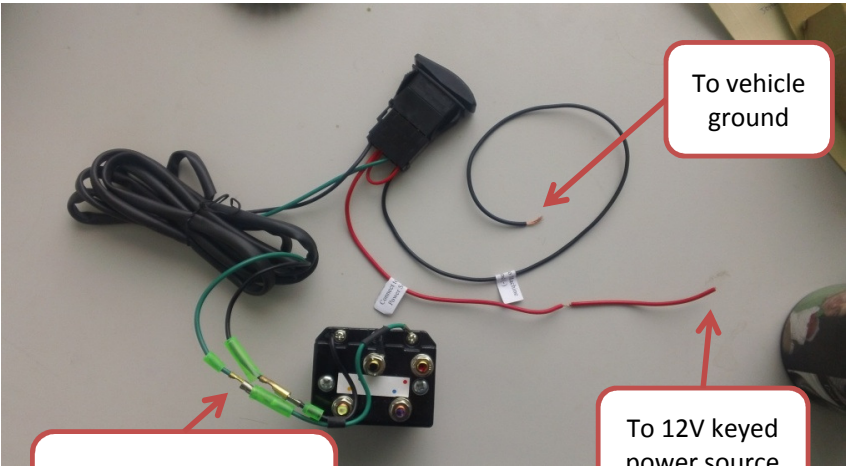

MotoAlliance Dash Switch Wiring

Attach bullet connectors according

To 12V keyed power source

To vehicle ground